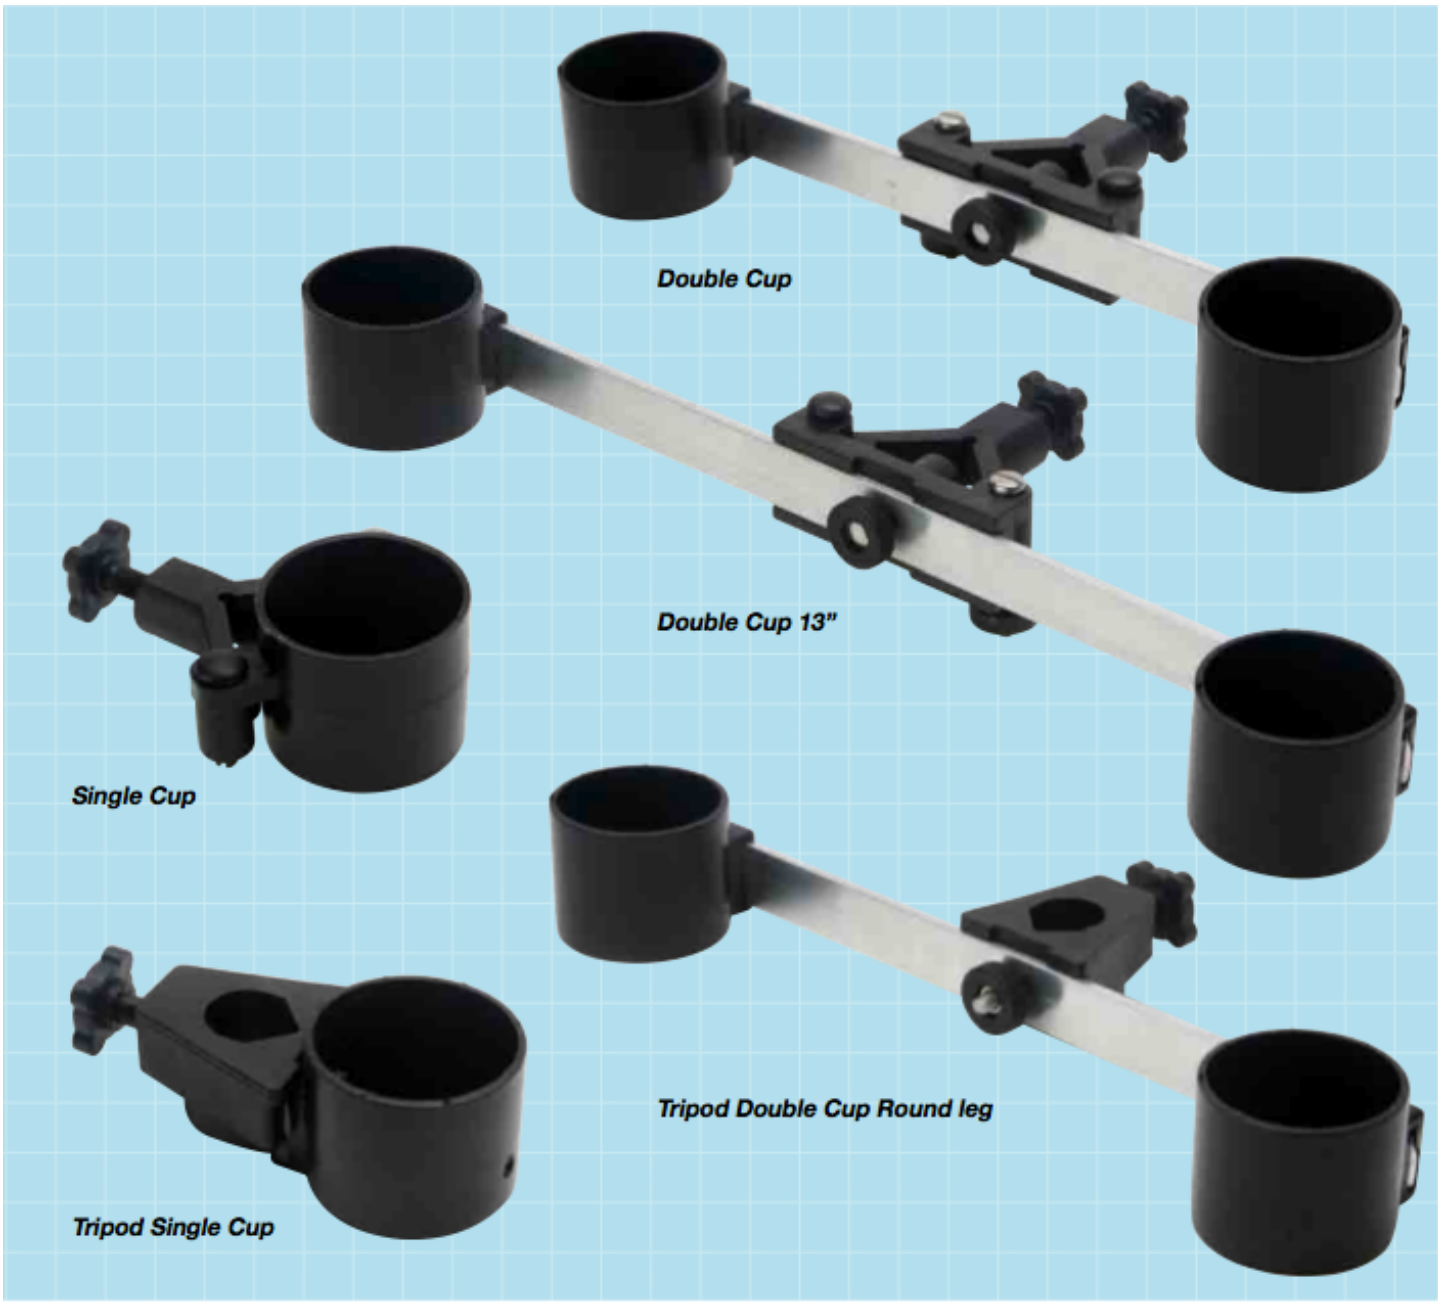

Double Head

Double Head 13"

Single Head

Double Head Luminous

Double Cup Luminous

Sliding Leg Head Luminous

Leg Lock Kit

Sliding Leg Head

Trace Bar Leg

Trace Clip