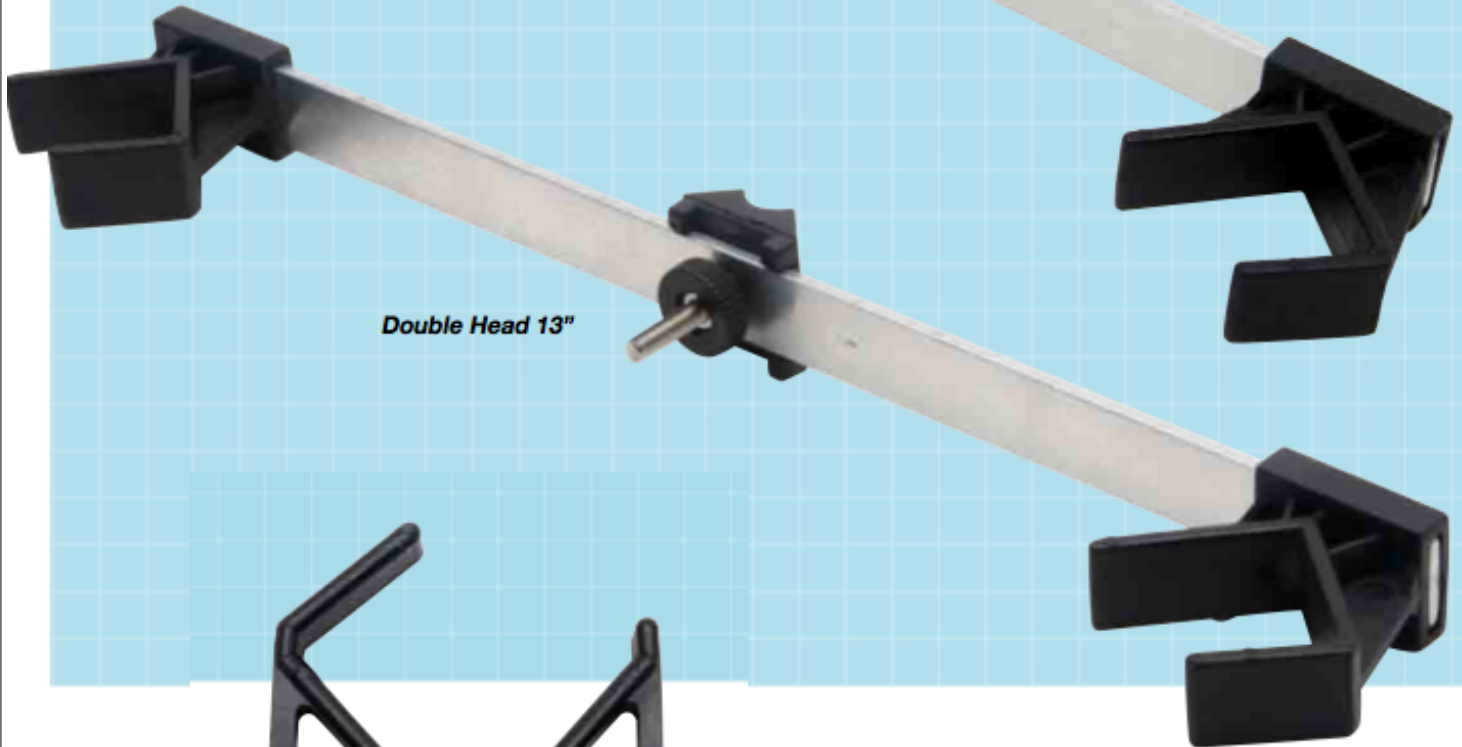

Double Head

Double Head 13"

Single Head

Double Head Luminous

Double Cup Luminous

Sliding Leg Head Luminous

Leg Lock Kit

Sliding Leg Head

Trace Bar Leg

Trace Clip