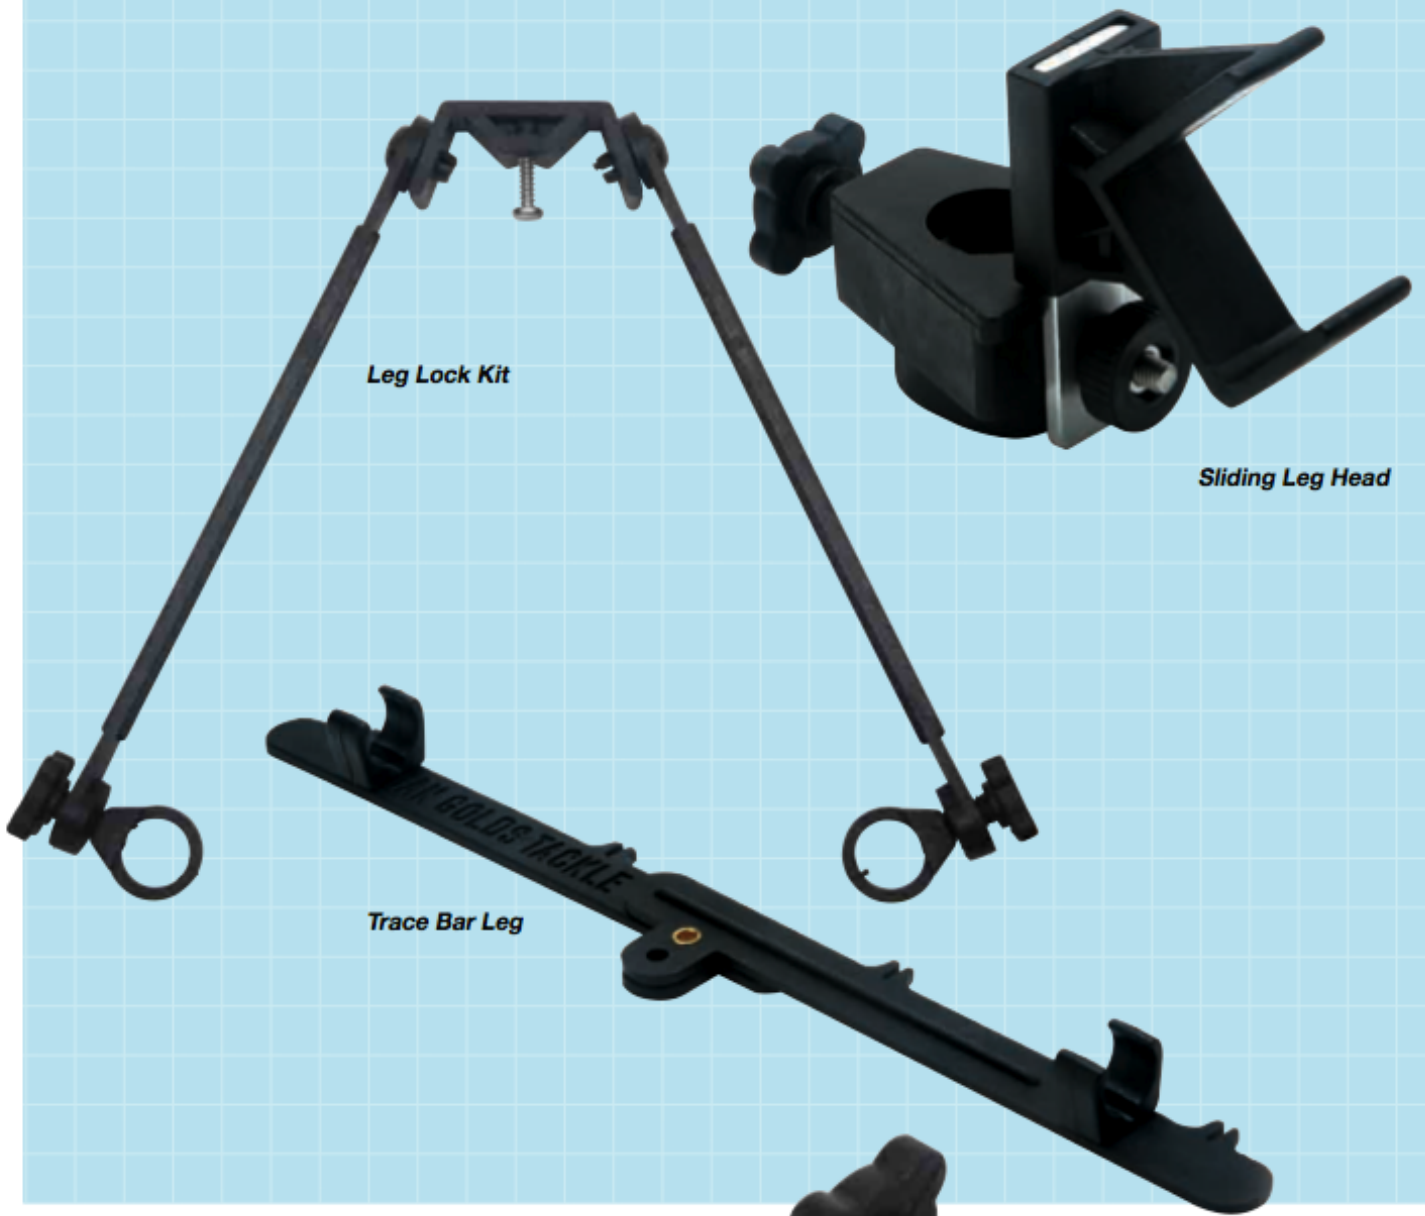

Double Head

Double Head 13"

Single Head

Double Head Luminous

Double Cup Luminous

Sliding Leg Head Luminous

Leg Lock Kit

Sliding Leg Head

Trace Bar Leg

Trace Clip